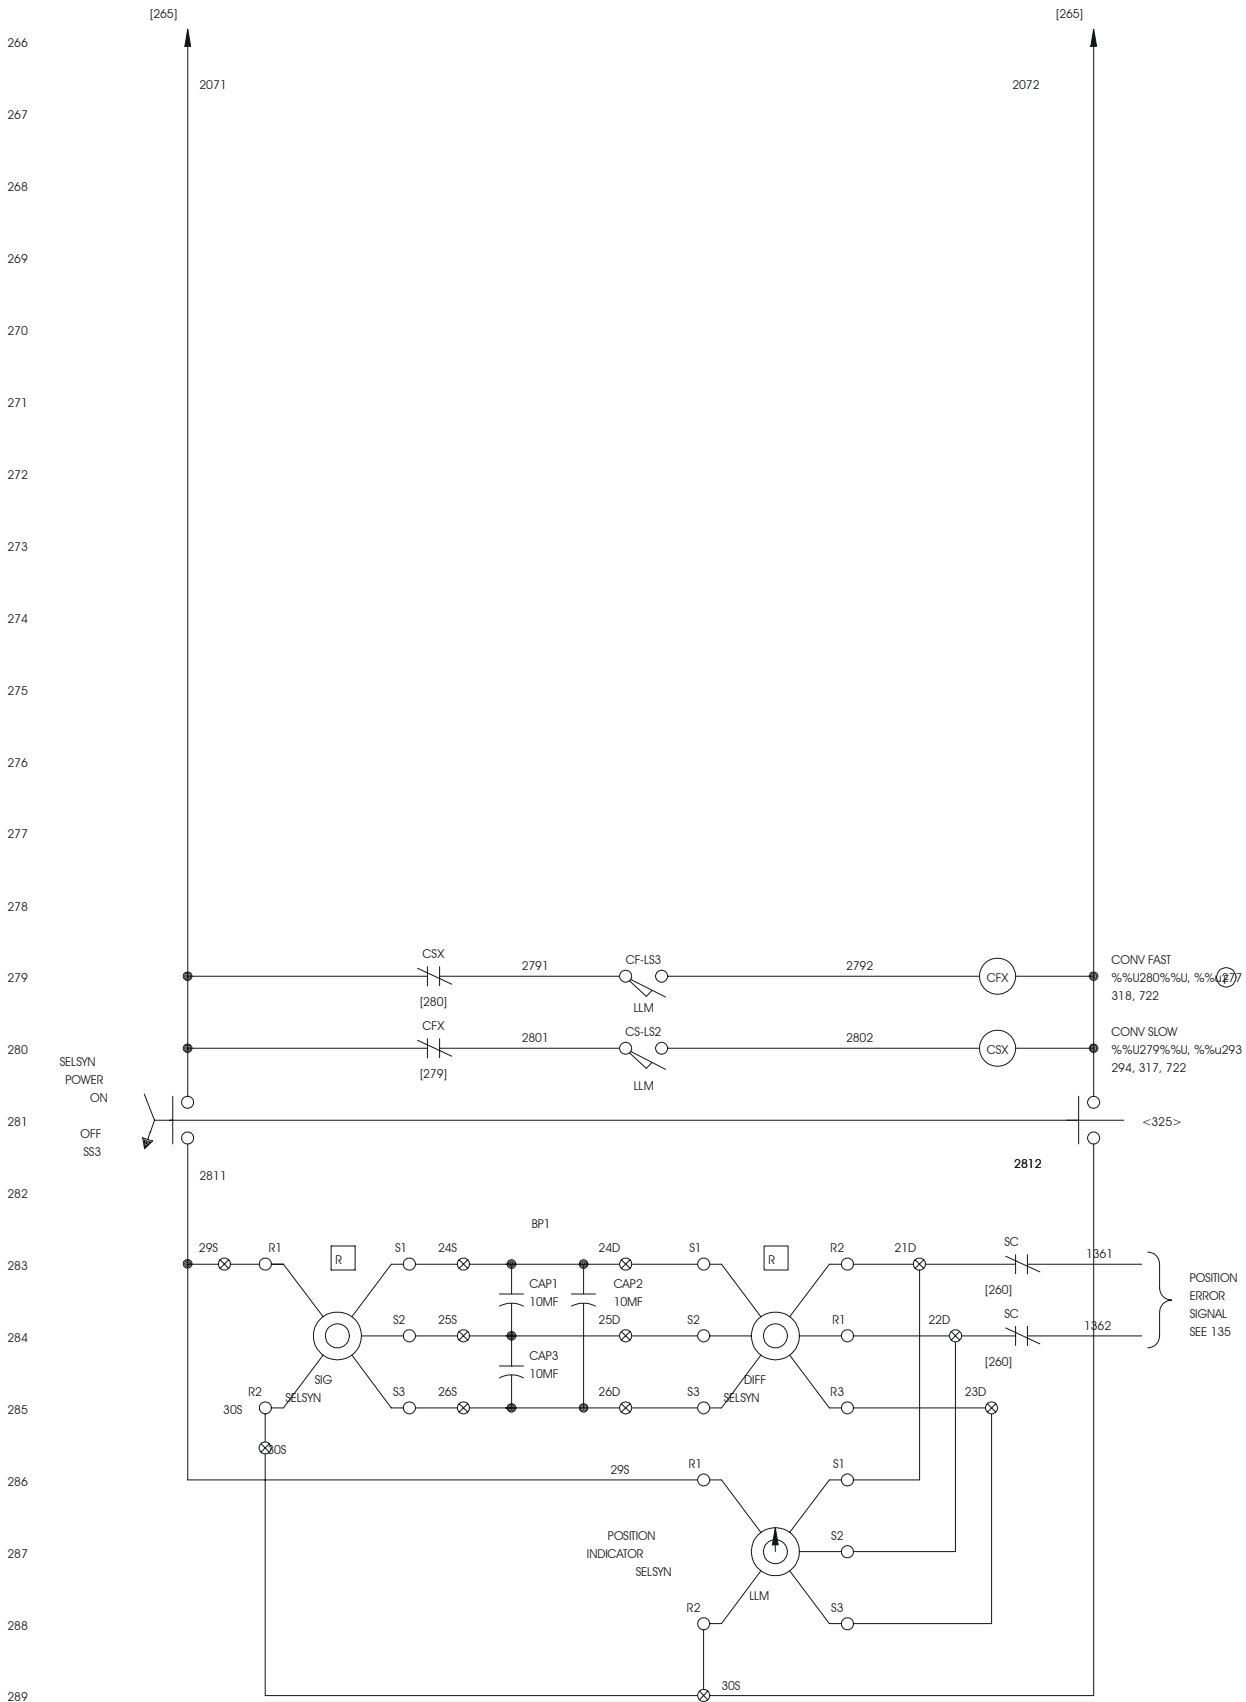

TYPICAL LINE SETTER

AFTER

**COMPUTER
CONVERSIONS
CORPORATION**

www.computerconversions.com

6 Dunton Ct, E Northport, NY 11731 (631)261-3300 Fax. 261-3308

TYPICAL SYNCHRONIZER BEFORE

TYPICAL SYNCHRONIZER AFTER