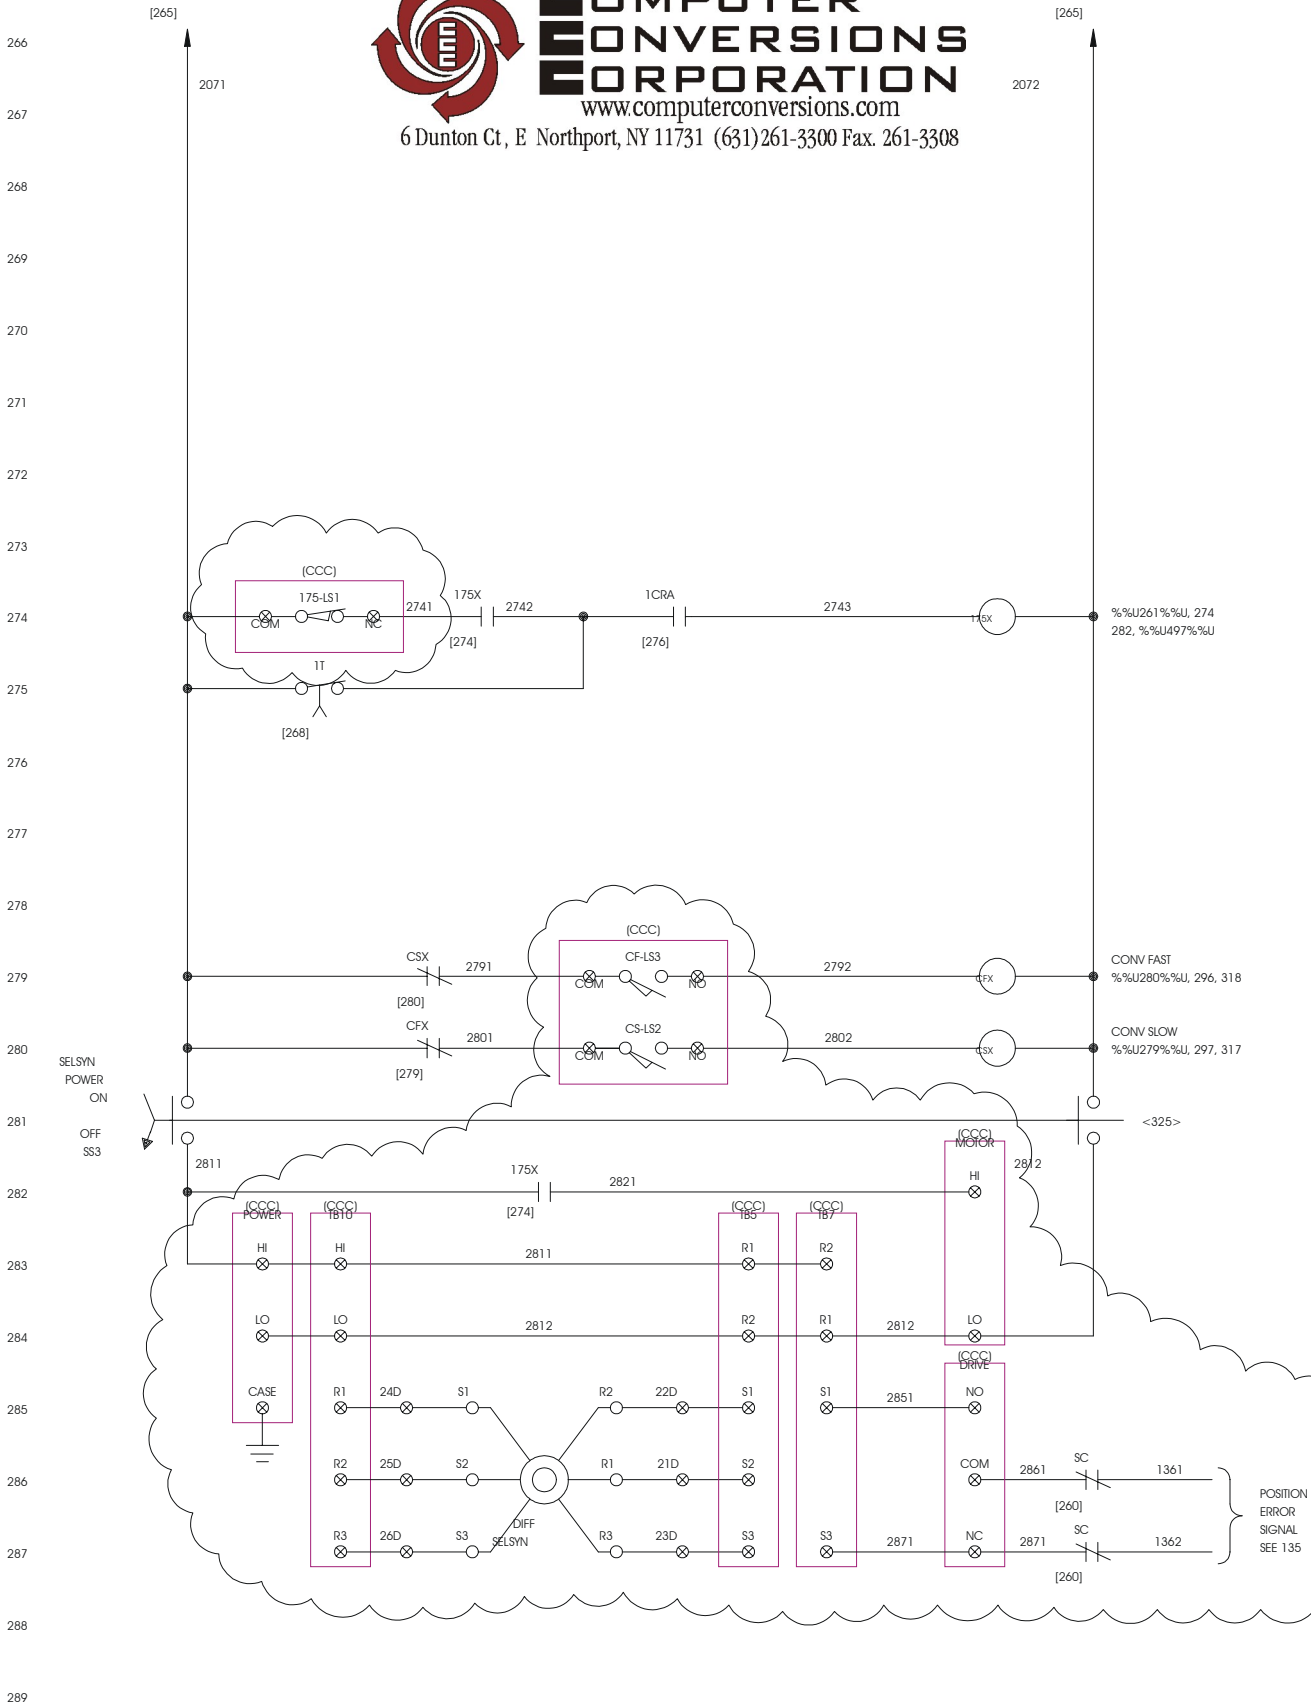

TYPICAL LINE SETTER

AFTER

**COMPUTER
CONVERSIONS
CORPORATION**

www.computerconversions.com

6 Dunton Ct, E Northport, NY 11731 (631)261-3300 Fax. 261-3308

TYPICAL SYNCHRONIZER BEFORE

TYPICAL SYNCHRONIZER AFTER